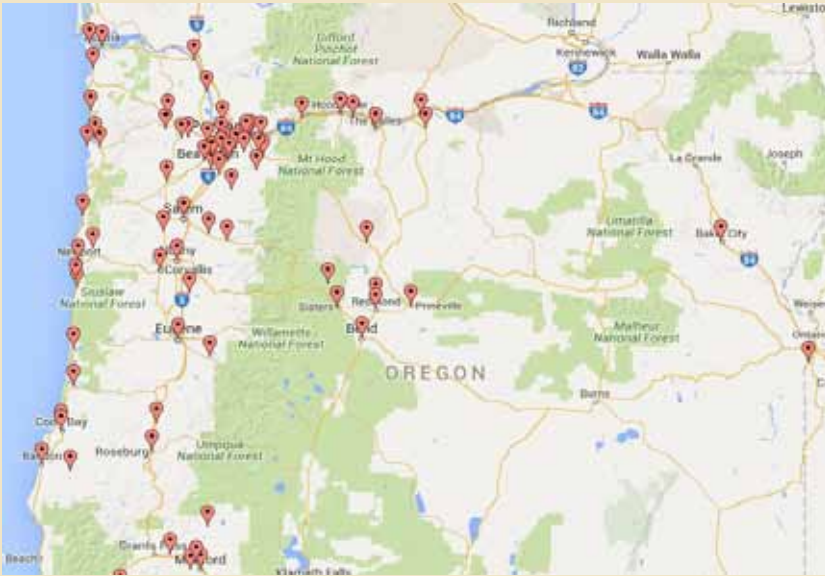

Project Map

Sponsor Spotlight

Park rangers from Major Sponsor, the **Oregon Parks and Recreation Department** led projects at 14 different State Parks, engaging hundreds of volunteers and clearing more than an acre of invasive plants.

The City of Beaverton, a Major Sponsor, led two successful events. The city's Mulch Madness event engaged over 140 volunteers and mulched 1,400 native trees and shrubs!

Media Sponsor, **KOIN 6**, sent their weather team and other employees to help clean up the city of Sherwood as part of the annual Trashpalooza litter cleanup. Volunteers removed over 1,200 pounds of trash, beautifying the entire community.

At Forest Park in NW Portland volunteers from Supporting Sponsor **Skanska** came together with community members to clear 3,400 square feet of English ivy from this amazing park!

Over 30 volunteers from Community Sponsor **Genentech** joined with community members to spruce up Evergreen Park in Hillsboro, improving this beautiful park for everyone to enjoy.

Community sponsor, **Advantis Credit Union**, brought their team to Mary S. Young Park in West Linn, spreading mulch around 600 native plants and removing trash from throughout the park.

A special thank you to all our sponsors for your support!

Media Coverage

SOLVE IT for Earth Day received statewide media attention. The following is a sampling of the many newspapers, television and radio stations, and web-based media that ran stories, notices, and calendar items.

TV

KOIN 6

KTVZ

Print

Asian Reporter

Argus Observer

Bend Bulletin

Central Oregonian

Canby Herald

Madras Pioneer

Malheur Enterprise

Mollala Pioneer

Newport News Times

The Oregonian

Portland Tribune

The Sandy Post

Radio

Rip City Radio 620

JAM'N 107.5

K103FM

1190 KEX

106.7 The Eagle

Radio 102.3

105.9 The Brew

Z100 Portland

Web

Thechronicleonline.com

KTVZ.com

Tillamookheadlightherald.com